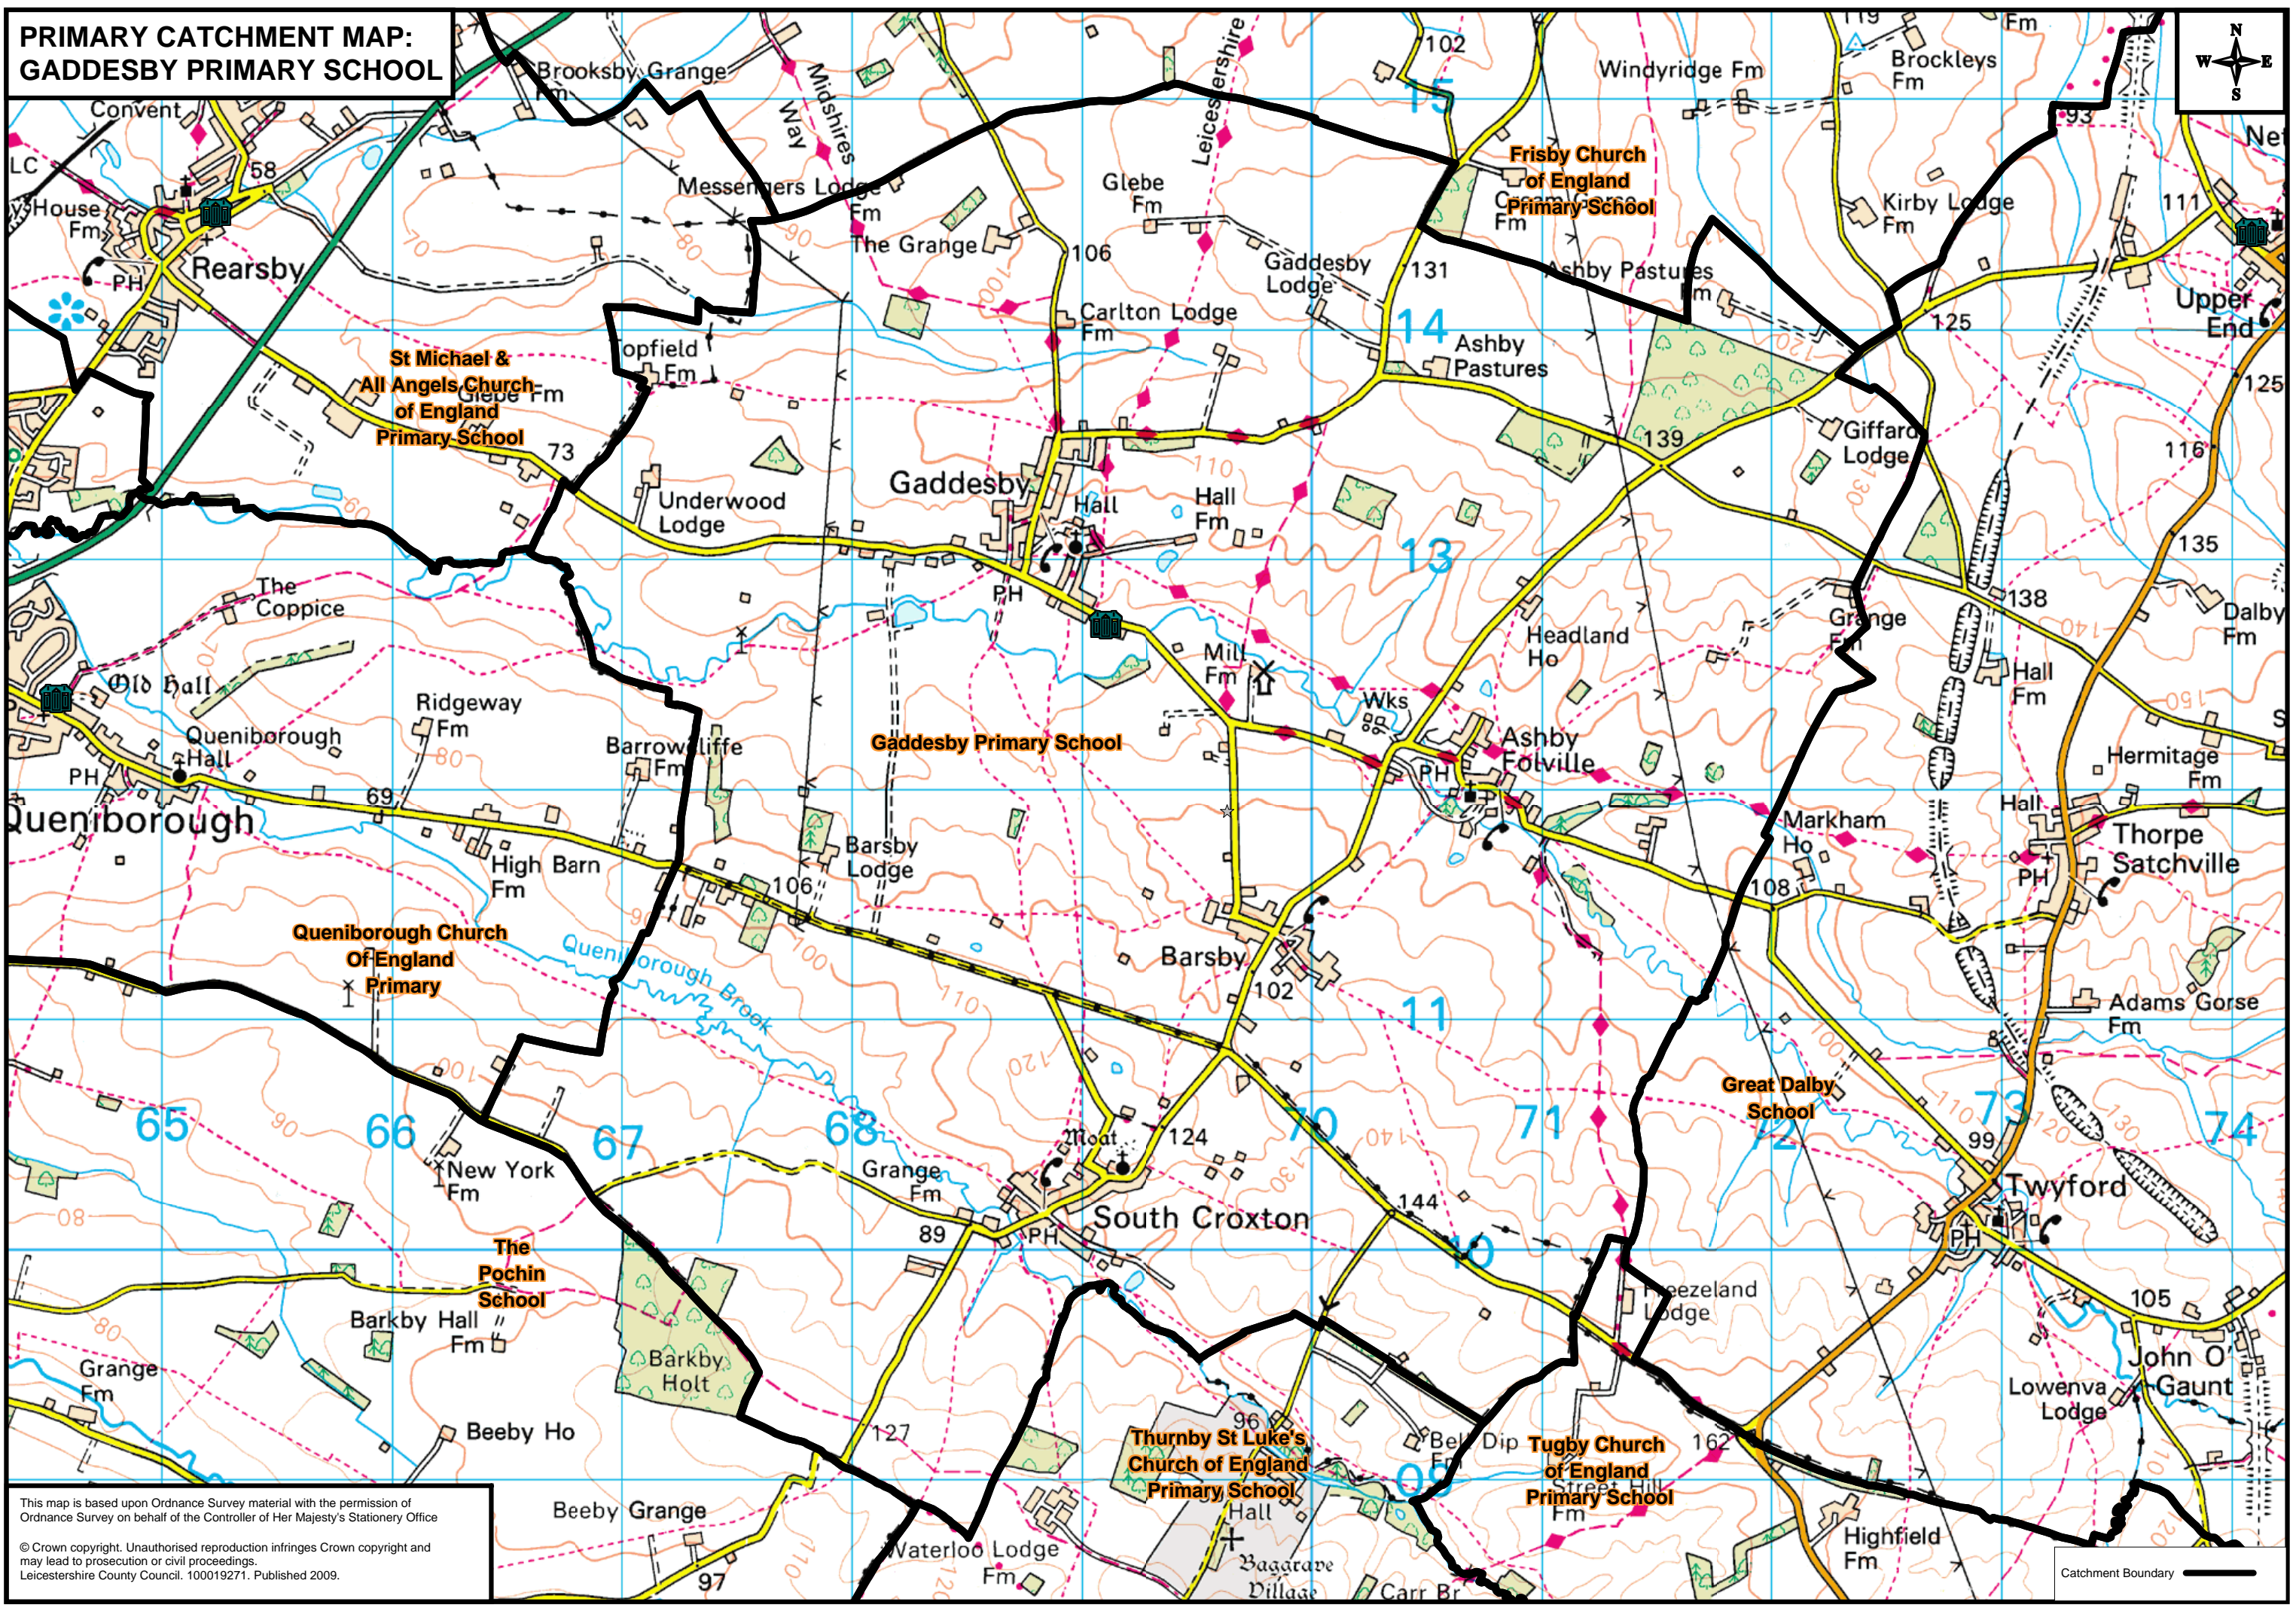

**PRIMARY CATCHMENT MAP:  
GADDESBY PRIMARY SCHOOL**

This map is based upon Ordnance Survey material with the permission of Ordnance Survey on behalf of the Controller of Her Majesty's Stationery Office  
© Crown copyright. Unauthorised reproduction infringes Crown copyright and may lead to prosecution or civil proceedings.  
Leicestershire County Council. 100019271. Published 2009.

Catchment Boundary